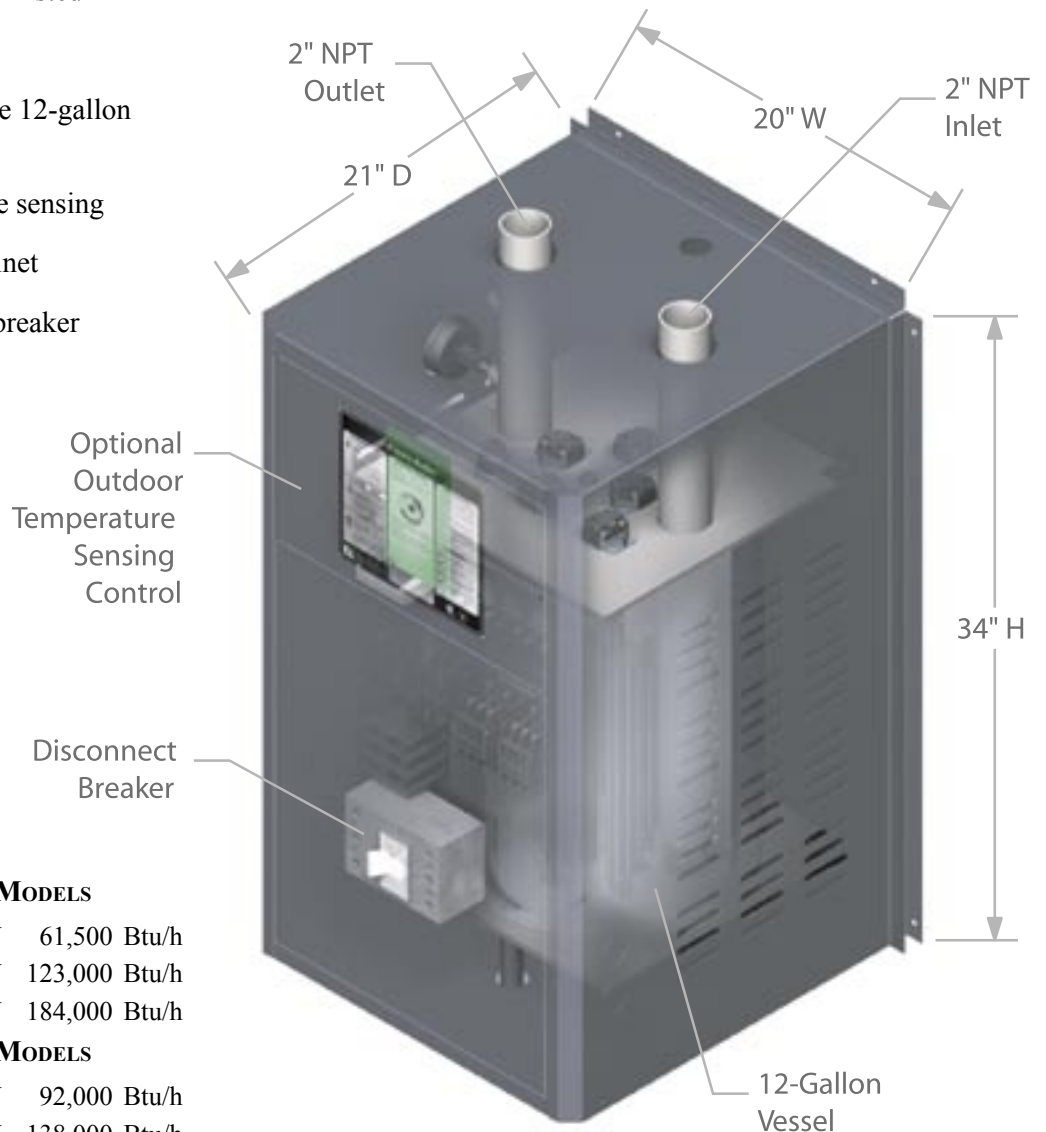

Commercial Applications

LARGE TS SERIES BOILER, INCLUDING 480-VOLT

With the continued expansion of electric hydronic heating systems, Electro introduces two new TS Series larger output boilers to handle the light commercial and large residential homes.

FEATURES

- Larger physical size than our standard TS Series boiler
- ASME and CSA/UL listed
- Wall-mounted
- Vessel boasts a large 12-gallon capacity
- Outside temperature sensing
- TS Series style cabinet
- Disconnect circuit breaker included

480-VOLT THREE PHASE MODELS

- EB-C-18-48 18 kW 61,500 Btu/h
- EB-C-36-48 36 kW 123,000 Btu/h
- EB-C-54-48 54 kW 184,000 Btu/h

208-VOLT THREE PHASE MODELS

- EB-C-27-20 27 kW 92,000 Btu/h
- EB-C-40-20 40.5 kW 138,000 Btu/h

240-VOLT THREE PHASE MODELS

- EB-C-27-24 27 kW 92,000 Btu/h
- EB-C-40-24 40.5 kW 138,000 Btu/h

240-VOLT SINGLE PHASE MODELS

- EB-C-31 31.5 kW 107,500 Btu/h
- EB-C-36 36 kW 123,000 Btu/h

ELECTRO INDUSTRIES, INC.