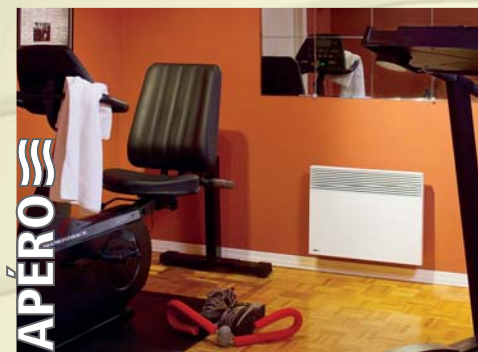

**APERO**  
Simply efficient!  
500 to 2000 W (240 V - Canada only)  
500 or 1250 W (120 V - Canada and USA)  
Not programmable  
Mimetic white only

**ALLEGRO**  
One-design 100% convection  
750 to 2000 W (240V)  
Programmable  
White or mimetic white (Canada only)