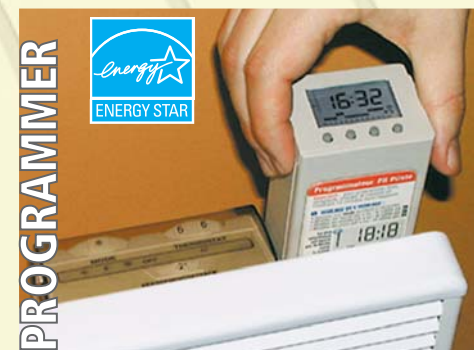

PROGRAMMER
Intelligent confort
Available in two versions:
the FP model (special wiring)
and the CP model (no special wiring required)

Quality, safety, efficiency and comfort

Convectair offers you a wide range of heaters that blend into any decor and provide unequalled comfort. We've built our reputation on our electronic thermostat accurate to 1/5°F (1/10°C), our exclusive cast-aluminum monoblock heating element, our manufacturing process, which meets the most stringent quality standards, and our easy-to-use Programmer. Together, these advantages deliver incomparable efficiency and considerable savings—up to 25%—in your heating costs.

Convection, radiant fan-forced heat

With Convectair, you can choose the type of heating that yields the best results for your needs. The choice is yours. But remember: only Convectair heaters are stamped with the Convectair name.